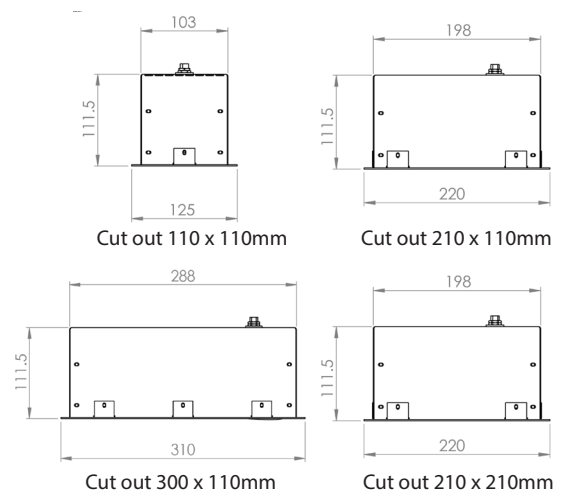

SINGLE HEAD

CAT No	Watt
FRX927	9.5
FRX930	9.5
FRX940	9.5
FRX1327	13
FRX1330	13
FRX1340	13

TWIN HEAD

CAT No	Watt
FRX2927	2x9.5
FRX2930	2x9.5
FRX2940	2x9.5
FRX21327	2x13
FRX21330	2x13
FRX21340	2x13

TRIPLE HEAD

CAT No	Watt
FRX3927	3x9.5
FRX3930	3x9.5
FRX3940	3x9.5
FRX31327	3x13
FRX31330	3x13
FRX31340	3x13

QUAD

CAT No	Watt
FRX4927	4x9.5
FRX4930	4x9.5
FRX4940	4x9.5
FRX41327	4x13
FRX41330	4x13
FRX41340	4x13

Please note that with the continuous rapid development in lighting technology, specification values may change. Contact our technical department for details. We reserve the right to amend or change details without prior notification. All performance data is taken at an ambient temperature of +25°C. Lumens and connected system load are subject to an initial tolerance of up to +/- 10%.