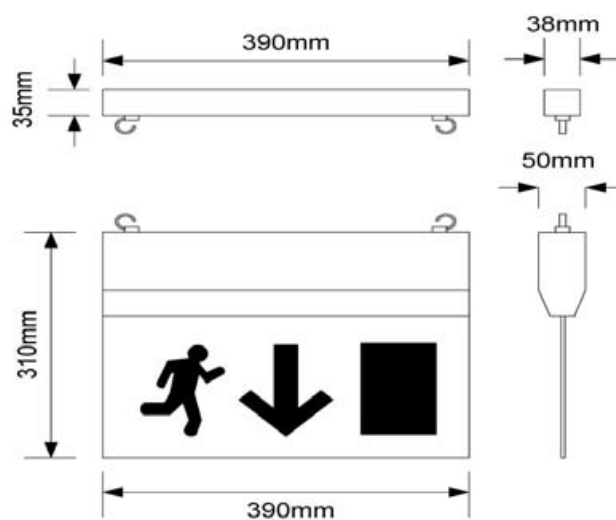

- The LPS EXIT is a decorative suspended exit sign available with arrow down self-extinguishing legend panel as standard
- The LPS EXIT complies with requirements of EN60598-2-22 and is suitable for incorporation into an emergency lighting system complying with BS5266-1:2005
- The LPS can be fitted with legends complying with the Health and safety signs directive of 2006, whilst for extensions a full range of BS5499 remain available
- LPS EXIT can be powder coated to any BS RAL finish on request, chrome and brass finishes are also available
- Conforms to EN60598-2-22 BS5266-1:2005

Cat. No.	Duration	Output (E)
LPS8	3H	100 Lumens

Add suffix to catalogue number:

PG: Polished gold. **PC:** Polished chrome. **SF:** Any other finish to BS or RAL.

AR: Arrow right legend. **AL:** Arrow left legend. **EM3ST:** Self test.

EM3AD: Addressable emergency. **EM3DA:** Dali addressable.

SL: Slave (270) lumens. **NM:** Non maintained. **HK:** Suspended on hooks.

CHN: Suspended on chains.

Please note that with the continuous rapid development in lighting technology, specification values may change. Contact our technical department for details. We reserve the right to amend or change details without prior notification. All performance data is taken at an ambient temperature of +25°C. Lumens and connected system load are subject to an initial tolerance of up to +/- 10%.