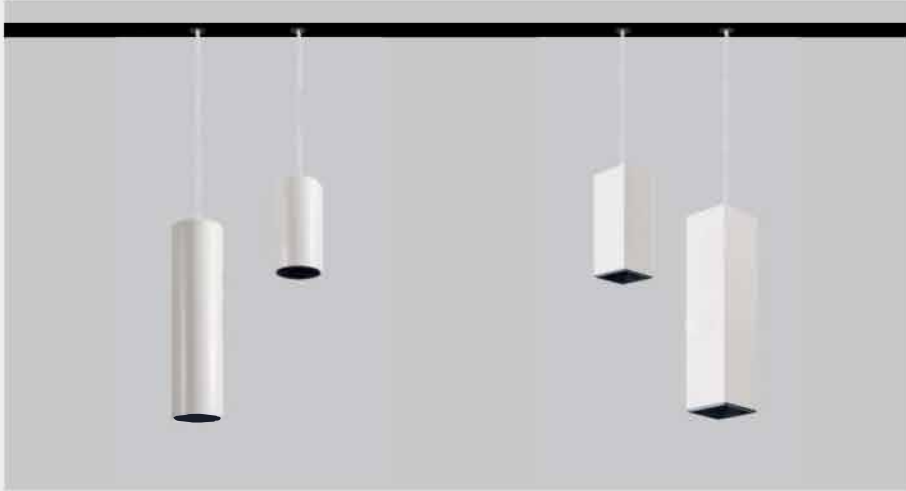

## Pendant series

Decorative Lighting

Precise atmosphere

Item	Light Source	Power(W)	Flux	Optic	CRI	CCT	Size(mm)	Dim
Pendant-R	Cree/Citizen	8W	520lm	12/24/36D	Ra80/90	2700K-5000K	Φ55	Dali
Pendant-R	Cree/Citizen	12W	750lm	12/24/36D	Ra80/90	2700K-5000K	Φ65	Dali
Pendant-S	Cree/Citizen	8W	520lm	12/24/36D	Ra80/90	2700K-5000K	50*50	Dali
Pendant-S	Cree/Citizen	12W	750lm	12/24/36D	Ra80/90	2700K-5000K	60*60	Dali