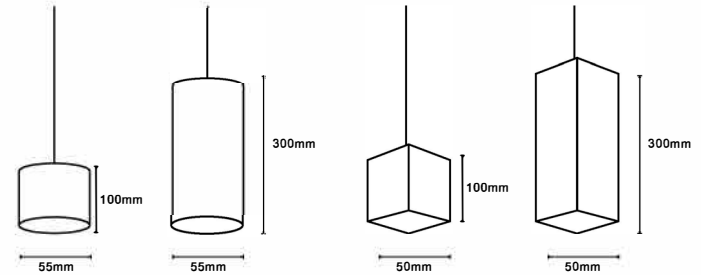

## Pendant series

Decorative Lighting

Precise atmosphere

Item	Light Source	Power(W)	Flux	Optic	CRI	CCT	Size(mm)	Dim
Pendant-R	Cree/Citizen	8W	520lm	12/24/36D	Ra80/90	2700K-5000K	Φ55	Dali
Pendant-R	Cree/Citizen	12W	750lm	12/24/36D	Ra80/90	2700K-5000K	Φ65	Dali
Pendant-S	Cree/Citizen	8W	520lm	12/24/36D	Ra80/90	2700K-5000K	50*50	Dali
Pendant-S	Cree/Citizen	12W	750lm	12/24/36D	Ra80/90	2700K-5000K	60*60	Dali