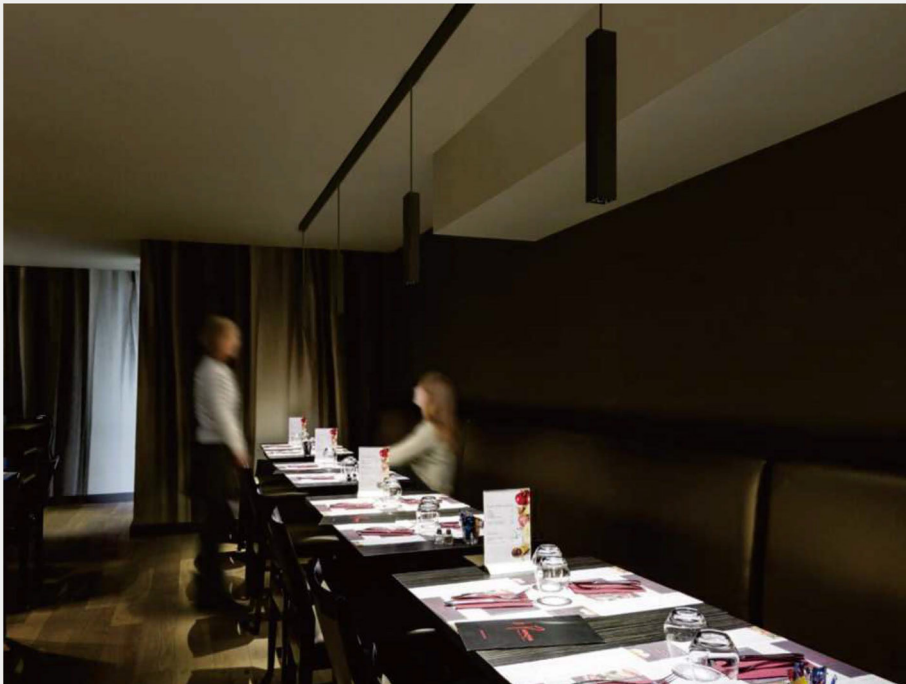

## Pendant series

Decorative Lighting

Precise atmosphere

Item	Light Source	Power(W)	Flux	Optic	CRI	CCT	Size(mm)	Dim
Pendant-R	Cree/Citizen	8W	520lm	12/24/36D	Ra80/90	2700K-5000K	Φ55	Dali
Pendant-R	Cree/Citizen	12W	750lm	12/24/36D	Ra80/90	2700K-5000K	Φ65	Dali
Pendant-S	Cree/Citizen	8W	520lm	12/24/36D	Ra80/90	2700K-5000K	50*50	Dali
Pendant-S	Cree/Citizen	12W	750lm	12/24/36D	Ra80/90	2700K-5000K	60*60	Dali